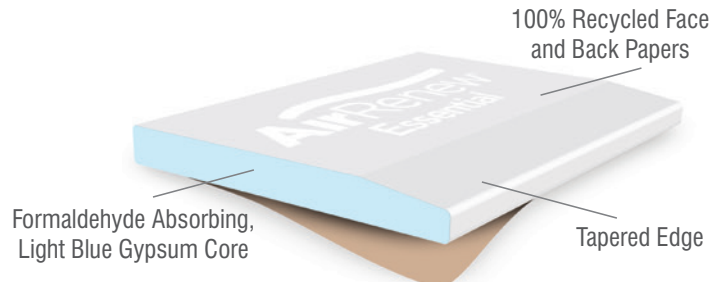

CertainTeed

AirRenew[®] Essential

Indoor Air Quality Drywall

The only drywall that actively improves indoor air quality

AirRenew[®] Essential Drywall actively removes formaldehyde from the air, protecting homeowners from harmful VOCs. It's the only drywall that improves air quality by capturing and converting formaldehyde into a safe, inert compound.

The air inside homes is often more polluted than outside. That's because today's homes are built virtually airtight. This makes them more energy efficient, but also traps harmful VOCs inside. And since people spend approximately 90% of their time indoors,